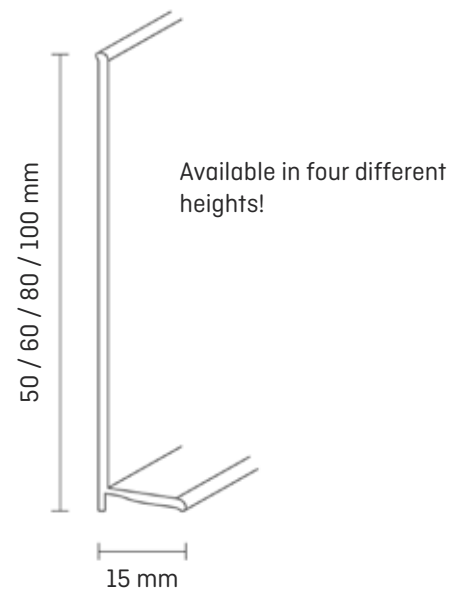

Also now available as a self-adhesive version (WLK) with directly applied adhesive tape!

Colours WL series (special colours possible from 500 m, price on request!)

Technical data

1 sales unit = 1 x 50 m (on roll)