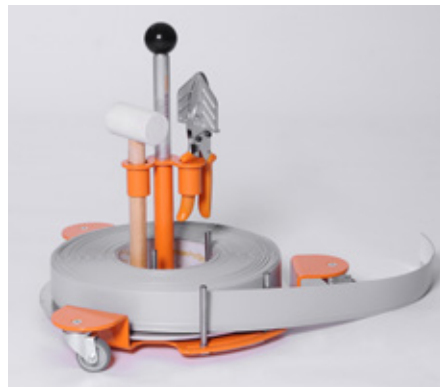

Flexible skirting

Tips by the Pro

Also note the Installation instructions and videos at www.doellken-profiles.com, in the Doellken App or on YouTube.

The flexible skirtings are especially suited for use in combination with flexible floor coverings. They may be installed in a jiffy, creating a harmonious transition from floor to wall. Comforting: Of course, none of the flexible skirtings will contain harmful softeners, as required by the REACH Ordinance.

Advantages at a glance:

- easy to install
- seamless corner formation due to little restoring forces
- improved outside corner formation
- concave formation to avoid dirt accumulation / for better cleaning
- environmentally friendly due to phthalate- and chlorine-free material
- also for use in sensitive environments

TCF
totally
chlorin-
free

Made of elastic PVC-based Polyblend (all components REACH compliant). The "life" type comprises elastic EVA-PE based Polyblend, thus free of chlorine and softeners.

The Easy-Scooter will be your perfect assistant when laying flexible skirtings. This unrolling system will facilitate guiding and installing flexible skirtings. Be it large or smaller projects – efficiency and time saving are guaranteed.

Also now available as a self-adhesive version (WLK) with directly applied adhesive tape!

Colours WL series (special colours possible from 500 m, price on request!)

Technical data

1 sales unit = 1 x 50 m (on roll)